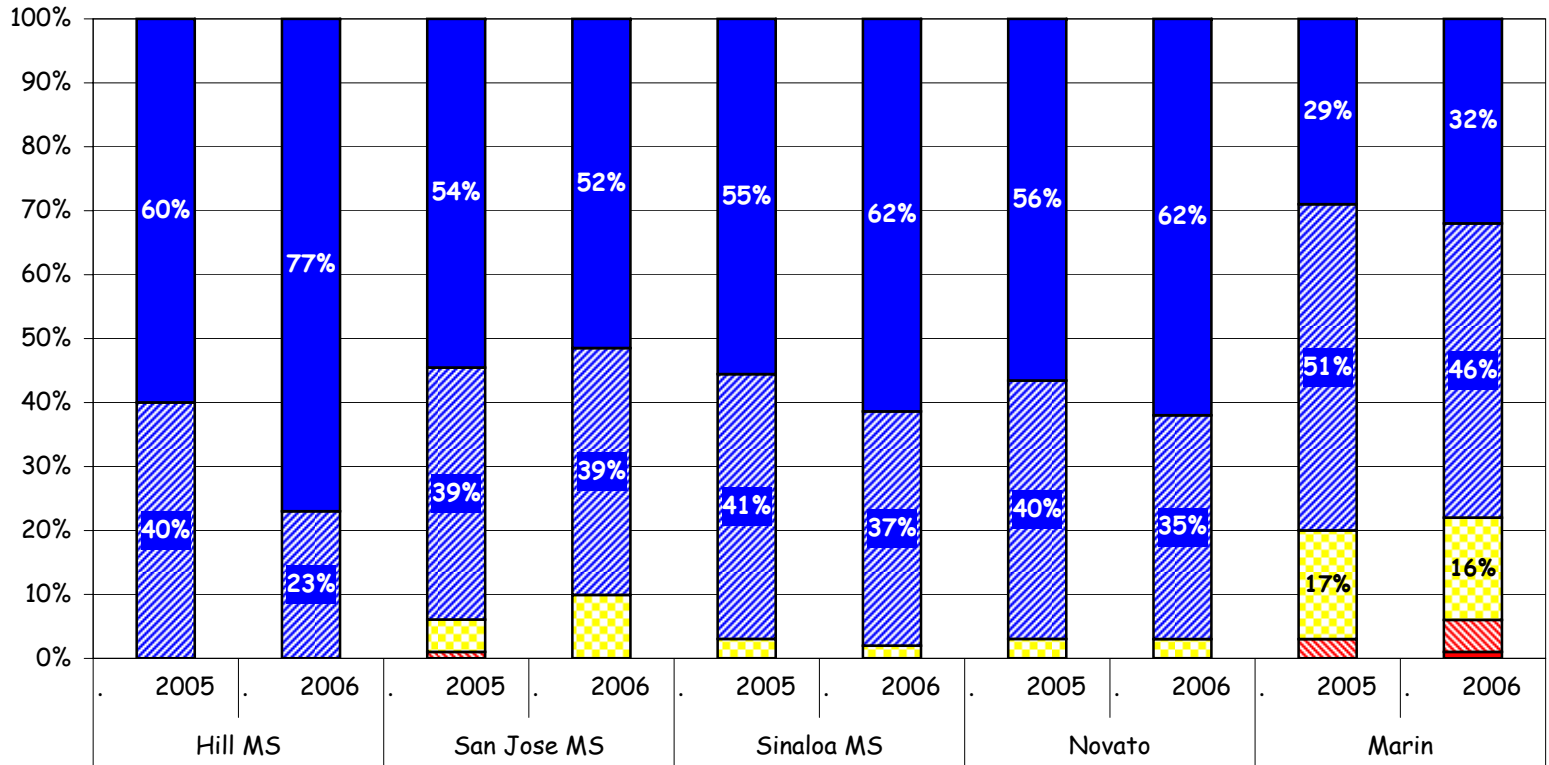

Mathematics Standards Performance Levels
Novato Middle Schools/Novato/Marin

Algebra I - Grade 8

	2005	2006	2005	2006	2005	2006	2005	2006	2005	2006
	Hill MS		San Jose MS		Sinaloa MS		Novato		Marin	
Advanced	60%	77%	54%	52%	55%	62%	56%	62%	29%	32%
Proficient	40%	23%	39%	39%	41%	37%	40%	35%	51%	46%
Basic	0%	0%	5%	10%	3%	2%	3%	3%	17%	16%
Below Basic	0%	0%	1%	0%	0%	0%	0%	0%	3%	5%
Far Below Basic	0%	0%	0%	0%	0%	0%	0%	0%	0%	1%

<u>% Enrollment Tested</u>	<u>Hill MS</u>	<u>San Jose MS</u>	<u>Sinaloa MS</u>	<u>NUSD</u>	<u>Marin</u>
2005	28%	40%	46%	37%	41%
2006	27%	37%	49%	37%	48%