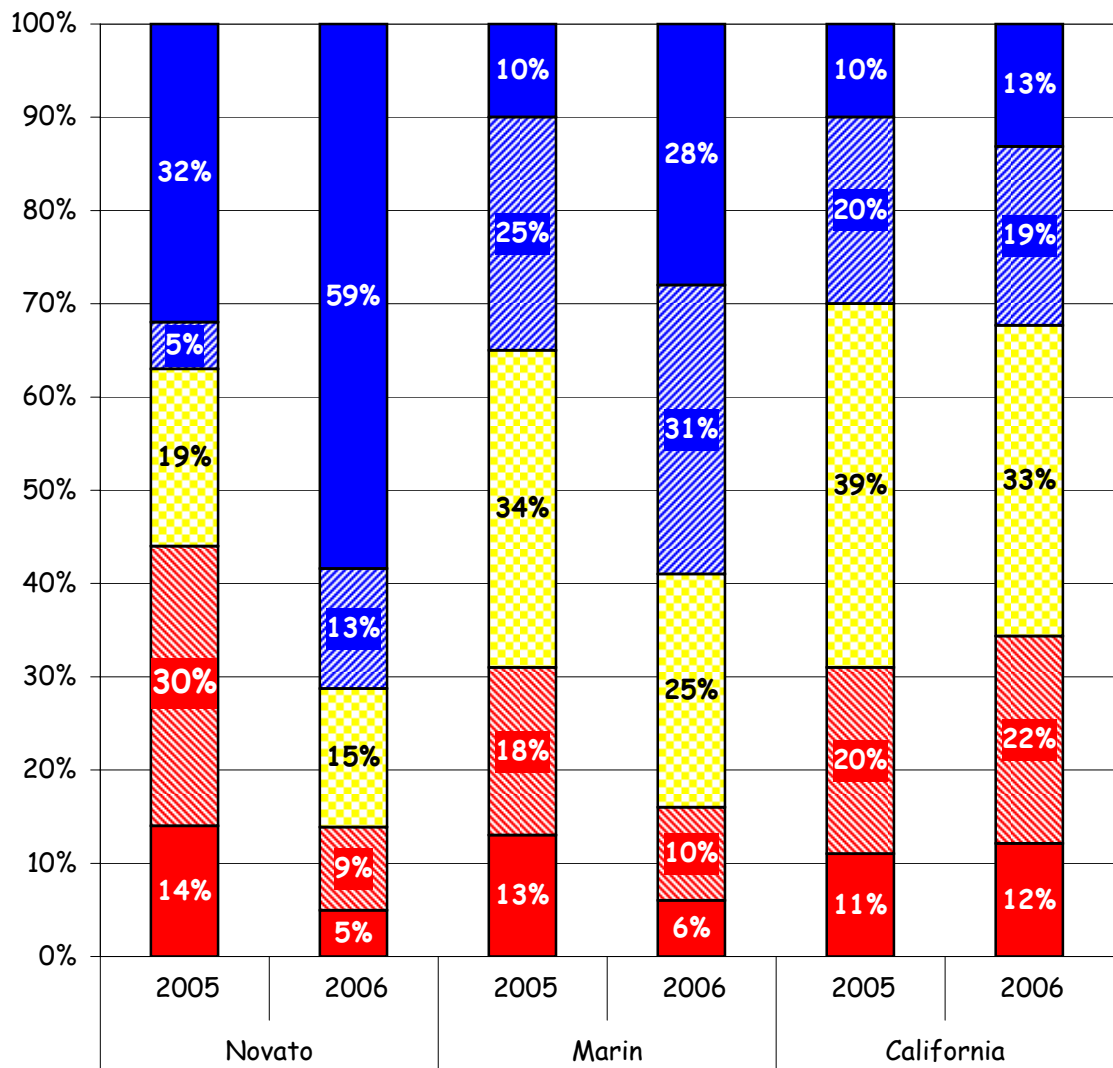

% Passing (Adv + Proficient)

% Enrollment Tested

	<u>2005</u>	<u>2006</u>	<u>2005</u>	<u>2006</u>
Novato	63%	69%	38%	43%
Marin	56%	62%	26%	26%
California	42%	44%	27%	30%

**Science Standards Performance Levels
Novato/Marin/California**

Biology - Grade 10

■ Advanced	5%	10%	10%	19%	6%	8%
▨ Proficient	34%	32%	37%	32%	21%	21%
■ Basic	44%	35%	37%	27%	43%	37%
▨ Below Basic	12%	15%	10%	13%	20%	22%
■ Far Below Basic	5%	8%	6%	8%	10%	11%

% Passing (Adv + Proficient)

% Enrollment Tested

	<u>2005</u>	<u>2006</u>	<u>2005</u>	<u>2006</u>
Novato	39%	42%	55%	47%
Marin	47%	51%	57%	53%
California	27%	29%	46%	49%

Science Standards Performance Levels
Novato/Marin/California

Biology - Grade 11