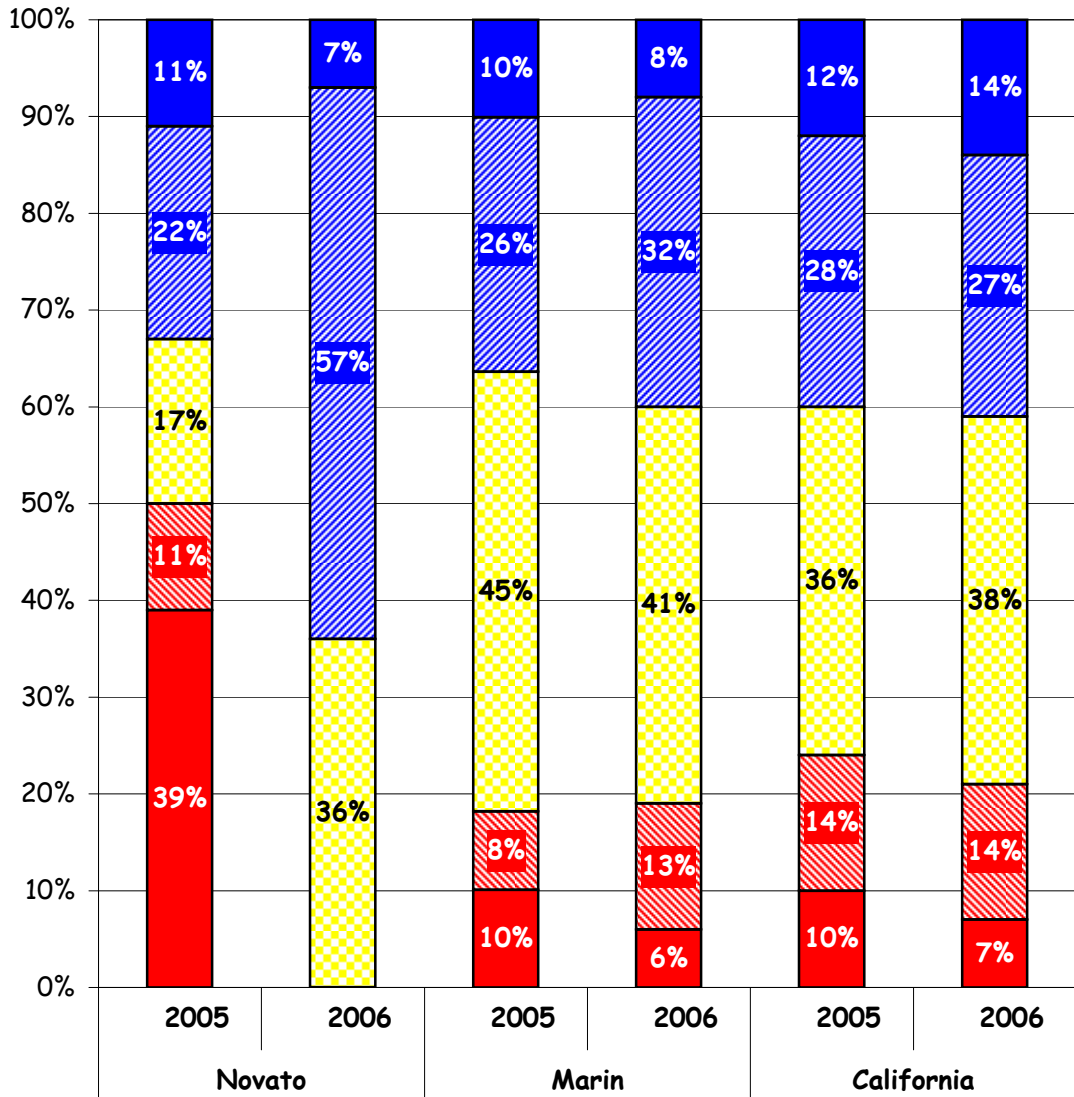

Science Standards Performance Levels
Novato/Marin/California

Physics - Grade 11

Advanced	11%	7%	10%	8%	12%	14%
Proficient	22%	57%	26%	32%	28%	27%
Basic	17%	36%	45%	41%	36%	38%
Below Basic	11%	0%	8%	13%	14%	14%
Far Below Basic	39%	0%	10%	6%	10%	7%

% Passing (Adv + Proficient)

	2005	2006
Novato	33%	64%
Marin	36%	40%
California	40%	41%

% Enrollment Tested

	2005	2006
Novato	3%	3%
Marin	7%	7%
California	8%	8%