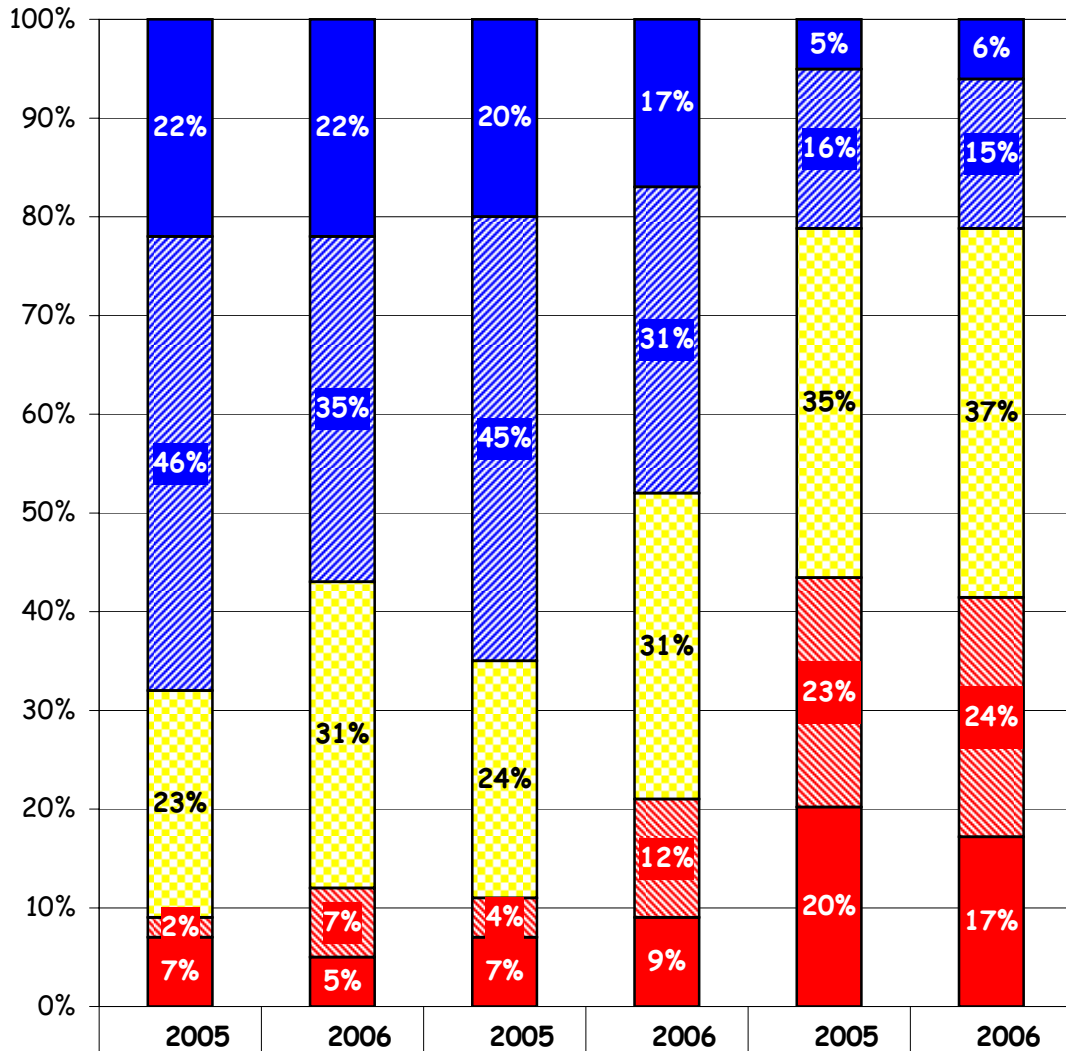

Science Standards Performance Levels
Novato/Marin/California

Earth Science - Grade 11

	2005	2006	2005	2006	2005	2006
Advanced	22%	22%	20%	17%	5%	6%
Proficient	46%	35%	45%	31%	16%	15%
Basic	23%	31%	24%	31%	35%	37%
Below Basic	2%	7%	4%	12%	23%	24%
Far Below Basic	7%	5%	7%	9%	20%	17%

% Passing (Adv + Proficient)

	<u>2005</u>	<u>2006</u>
Novato	68%	57%
Marin	65%	48%
California	21%	21%

% Enrollment Tested

	<u>2005</u>	<u>2006</u>
Novato	16%	22%
Marin	6%	8%
California	7%	8%