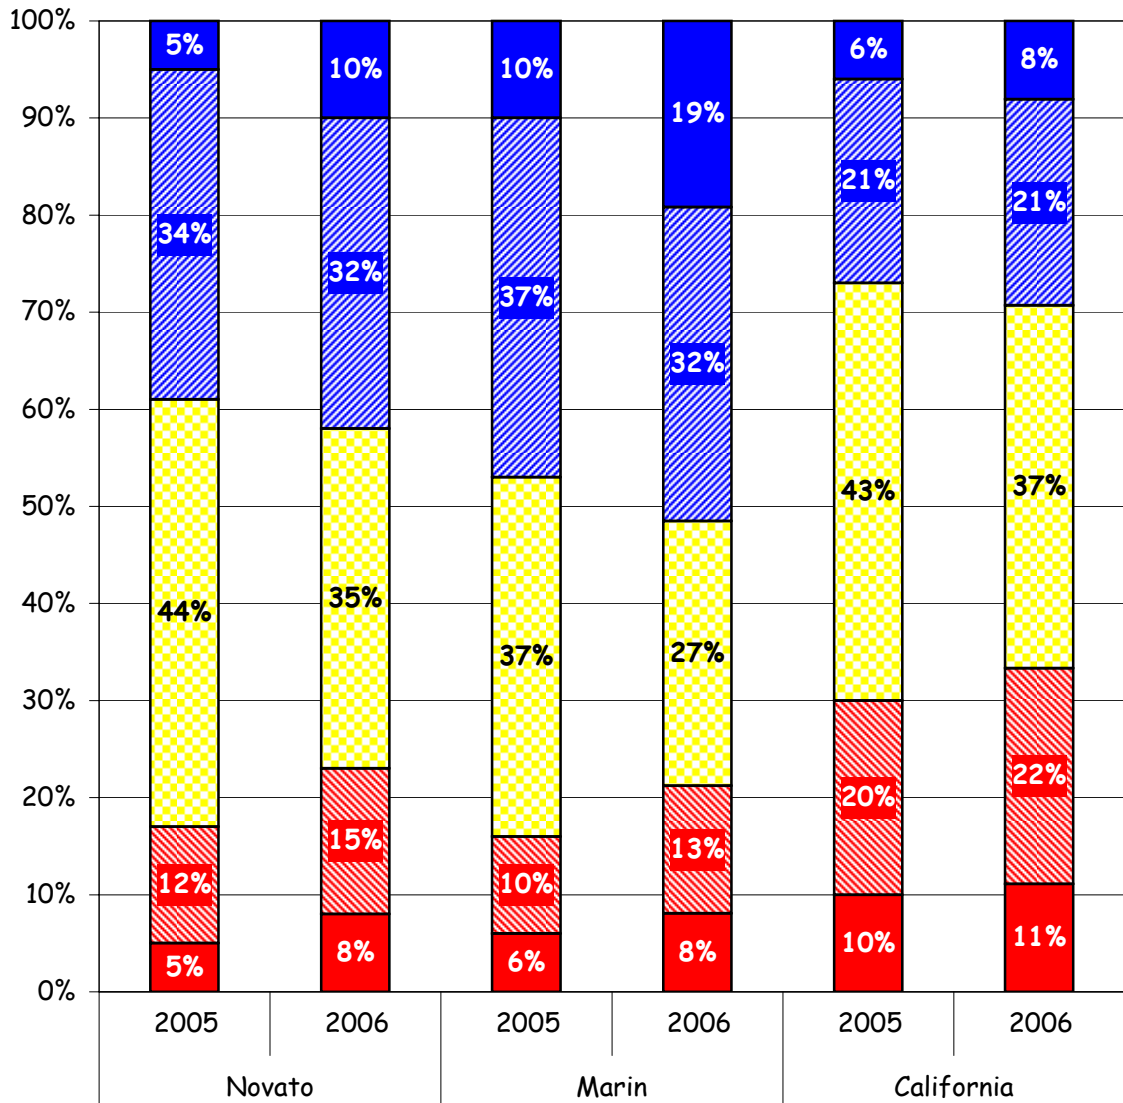

**Science Standards Performance Levels
Novato/Marin/California**

Biology - Grade 10

■ Advanced	5%	10%	10%	19%	6%	8%
▨ Proficient	34%	32%	37%	32%	21%	21%
■ Basic	44%	35%	37%	27%	43%	37%
▨ Below Basic	12%	15%	10%	13%	20%	22%
■ Far Below Basic	5%	8%	6%	8%	10%	11%

% Passing (Adv + Proficient)

% Enrollment Tested

	<u>2005</u>	<u>2006</u>	<u>2005</u>	<u>2006</u>
Novato	39%	42%	55%	47%
Marin	47%	51%	57%	53%
California	27%	29%	46%	49%