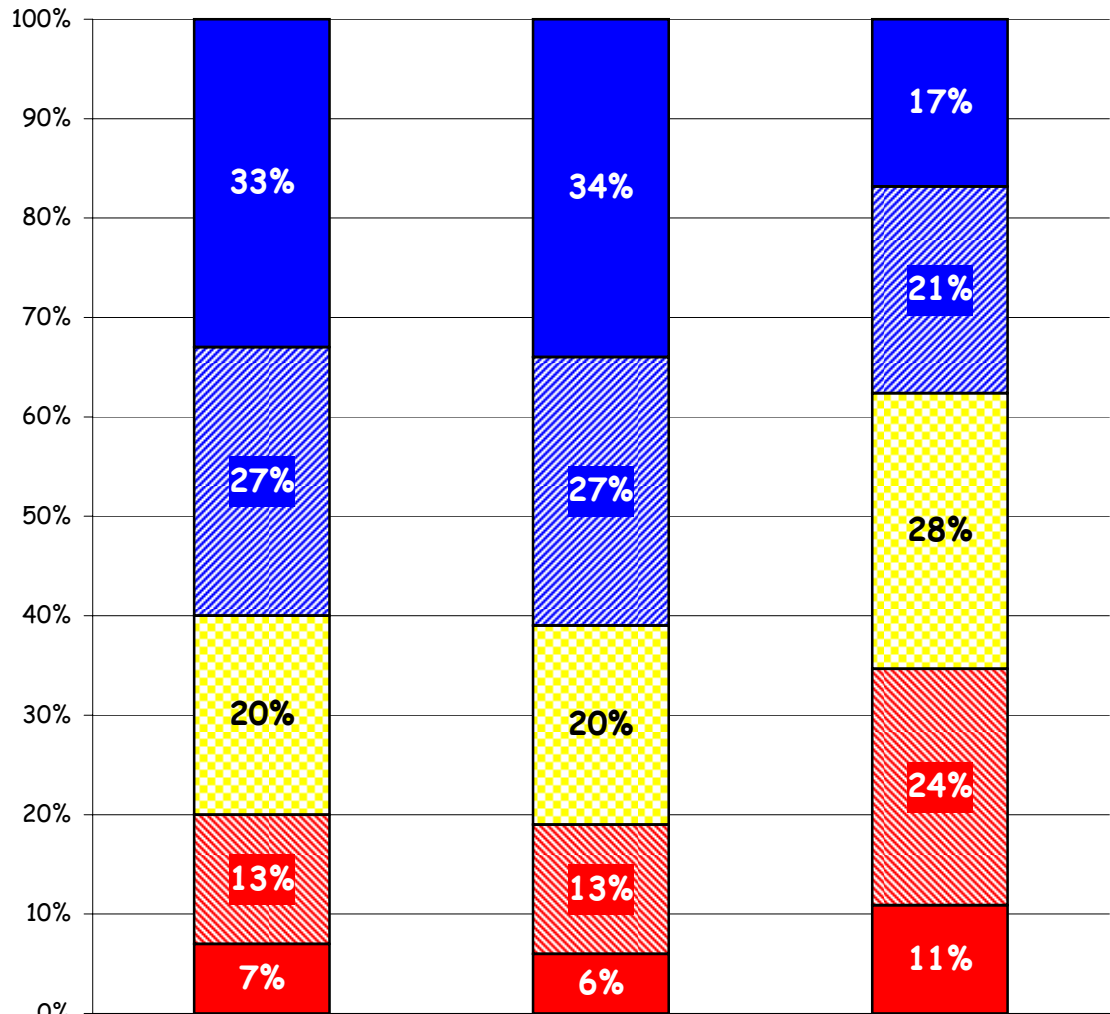

Science Standards Performance Levels
Novato/Marin/California

Science - Grade 8
Spring 2006

	Novato	Marin	California
Advanced	33%	34%	17%
Proficient	27%	27%	21%
Basic	20%	20%	28%
Below Basic	13%	13%	24%
Far Below Basic	7%	6%	11%

% Passing (Adv + Proficient)

Novato 60%
Marin 61%
California 38%