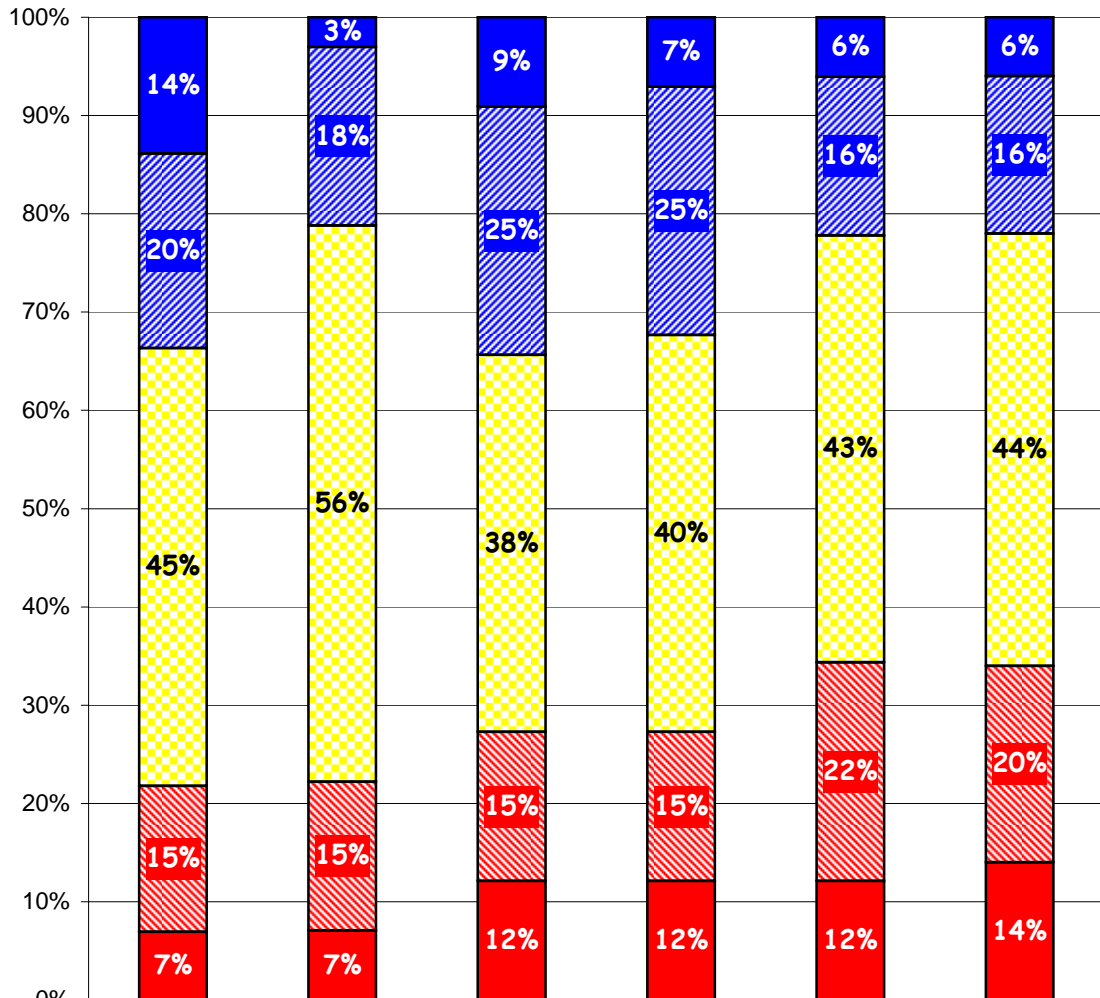

Science Standards Performance Levels
Novato/Marin/California

Chemistry - Grade 11

	2005	2006	2005	2006	2005	2006
	Novato		Marin		California	
Advanced	14%	3%	9%	7%	6%	6%
Proficient	20%	18%	25%	25%	16%	16%
Basic	45%	56%	38%	40%	43%	44%
Below Basic	15%	15%	15%	15%	22%	20%
Far Below Basic	7%	7%	12%	12%	12%	14%

	% Passing (Adv + Proficient)		% Enrollment Tested	
	2005	2006	2005	2006
Novato	34%	21%	45%	23%
Marin	34%	32%	38%	28%
California	22%	22%	26%	27%