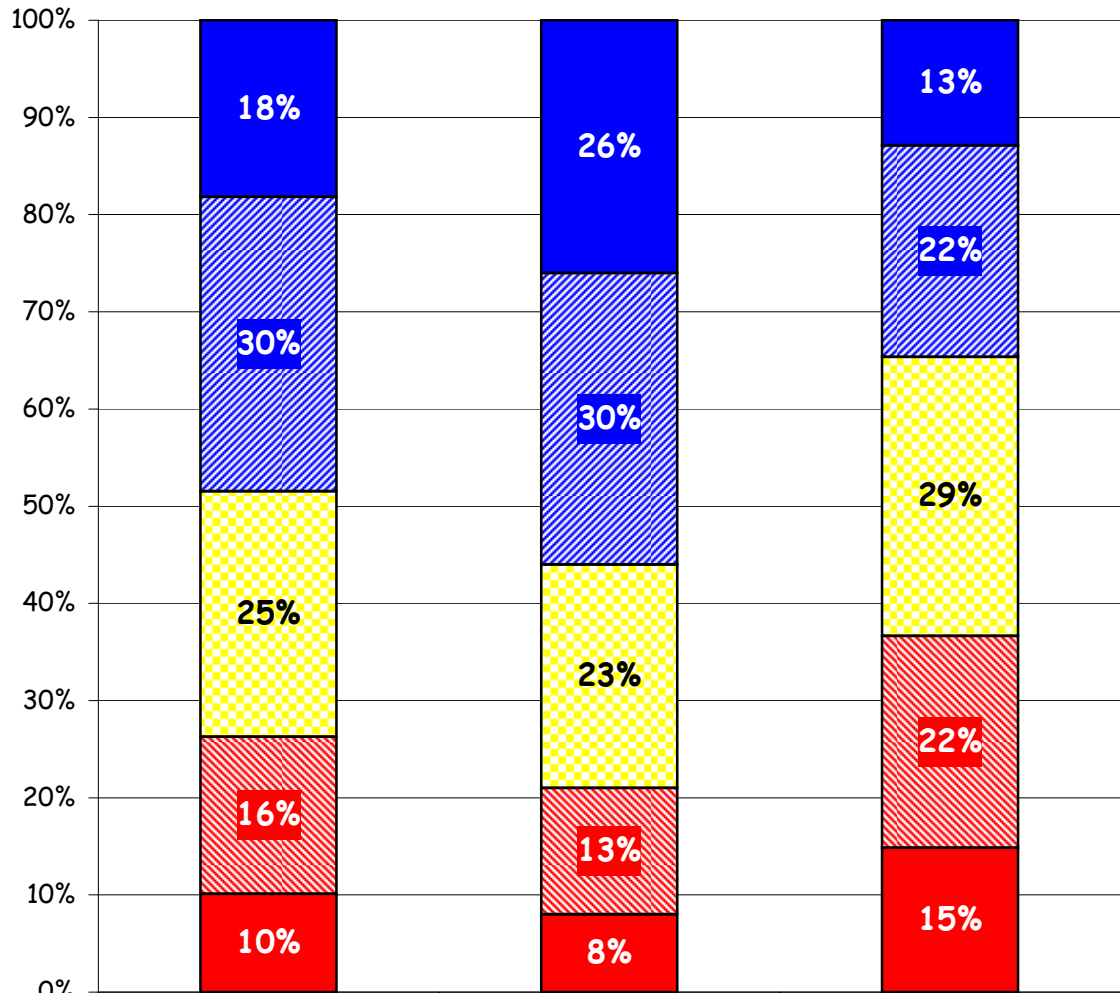

Science Standards Performance Levels
Novato/Marin/California

Life Science - Grade 10
Spring 2006

	Novato	Marin	California
Advanced	18%	26%	13%
Proficient	30%	30%	22%
Basic	25%	23%	29%
Below Basic	16%	13%	22%
Far Below Basic	10%	8%	15%

% Passing (Adv + Proficient)

Novato 48%
Marin 56%
California 35%