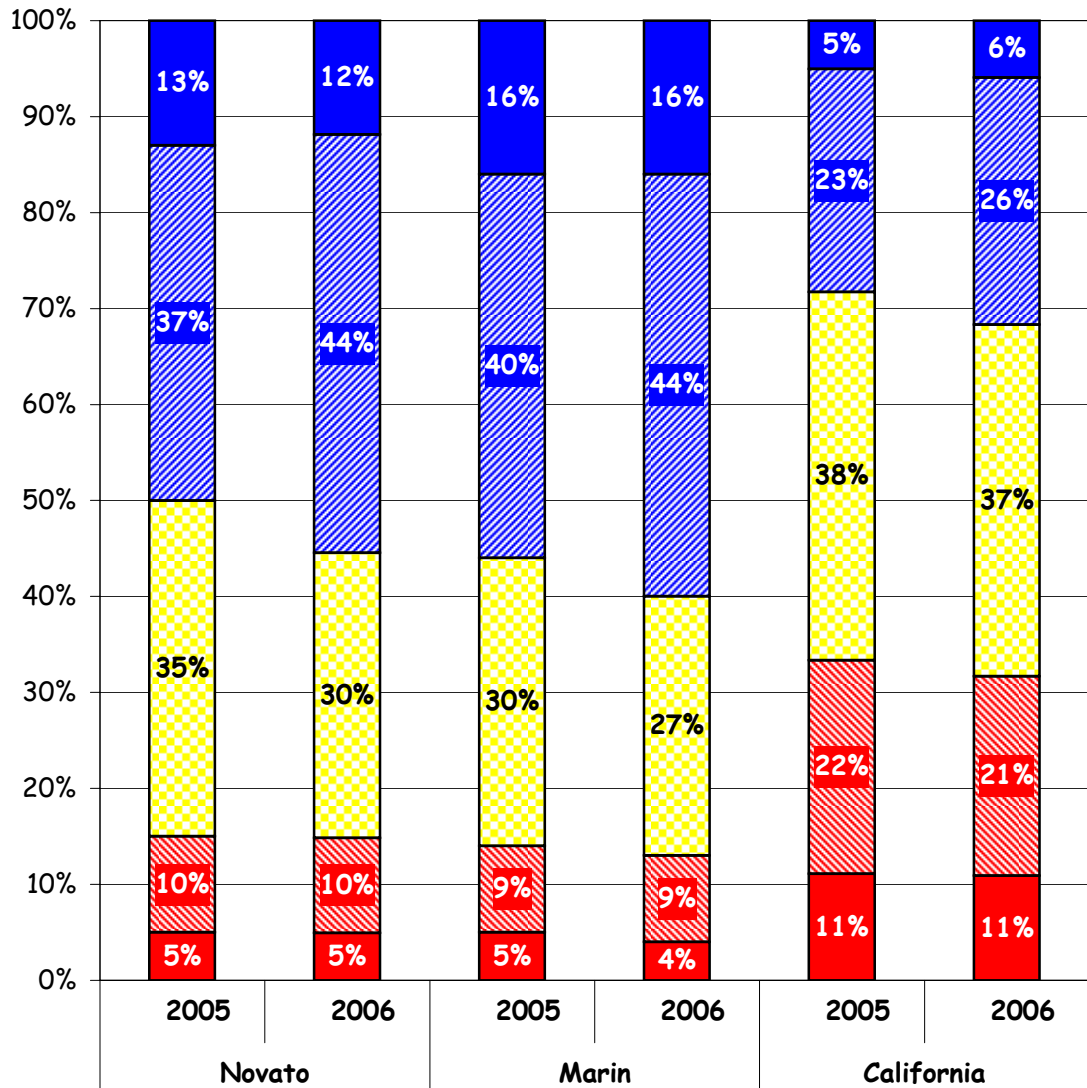

Science Standards Performance Levels
Novato/Marin/California

Grade 5 Science

Advanced	13%	12%	16%	16%	5%	6%
Proficient	37%	44%	40%	44%	23%	26%
Basic	35%	30%	30%	27%	38%	37%
Below Basic	10%	10%	9%	9%	22%	21%
Far Below Basic	5%	5%	5%	4%	11%	11%