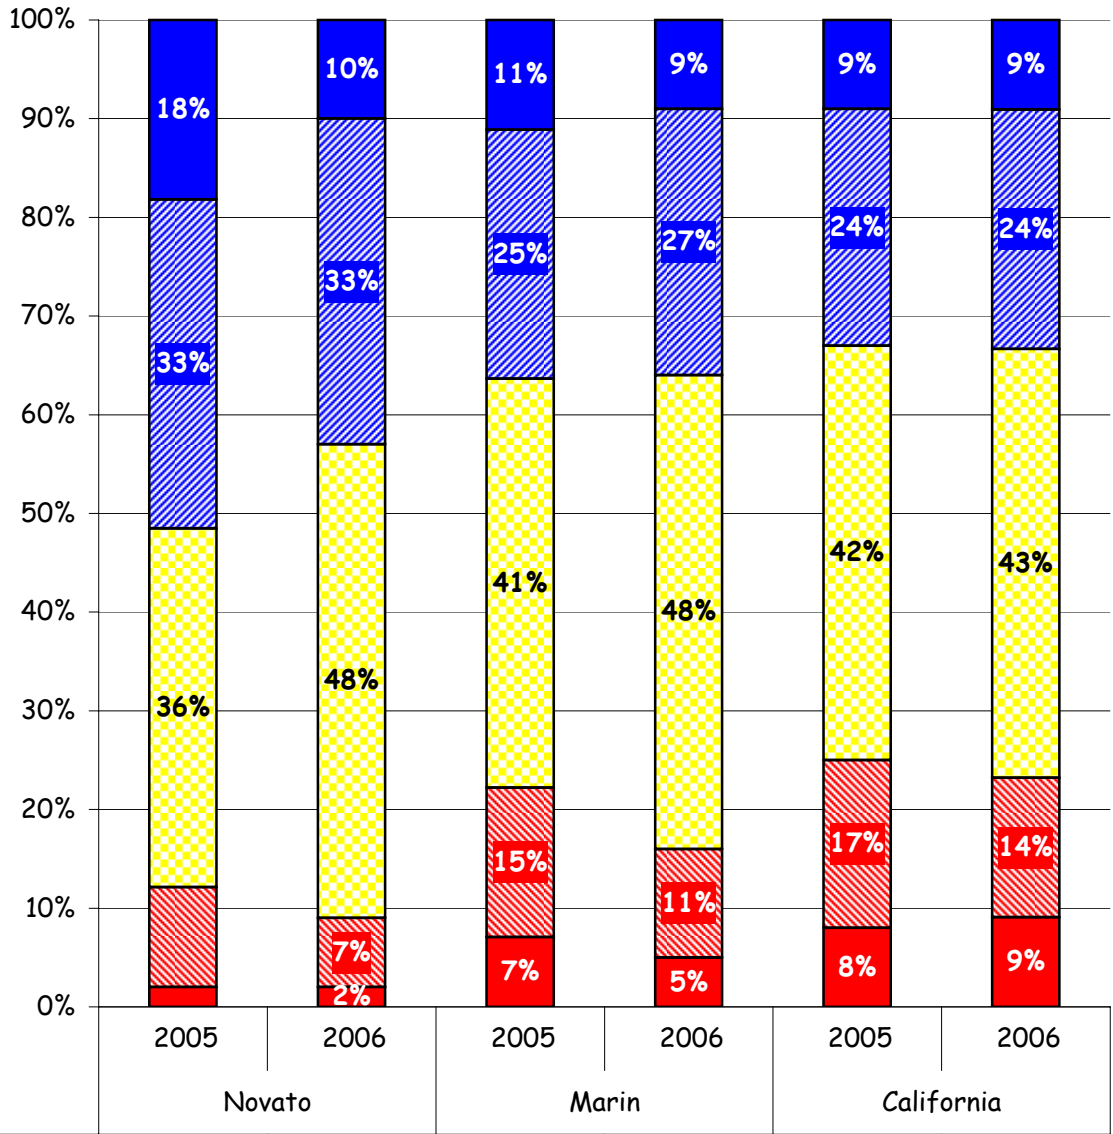

Science Standards Performance Levels
Novato/Marin/California

Chemistry - Grade 10

■ Advanced	18%	10%	11%	9%	9%	9%
▨ Proficient	33%	33%	25%	27%	24%	24%
■ Basic	36%	48%	41%	48%	42%	43%
▨ Below Basic	10%	7%	15%	11%	17%	14%
■ Far Below Basic	2%	2%	7%	5%	8%	9%

% Passing (Adv + Proficient)

% Enrollment Tested

	<u>2005</u>	<u>2006</u>	<u>2005</u>	<u>2006</u>
Novato	51%	43%	24%	33%
Marin	36%	36%	19%	21%
California	33%	33%	17%	18%