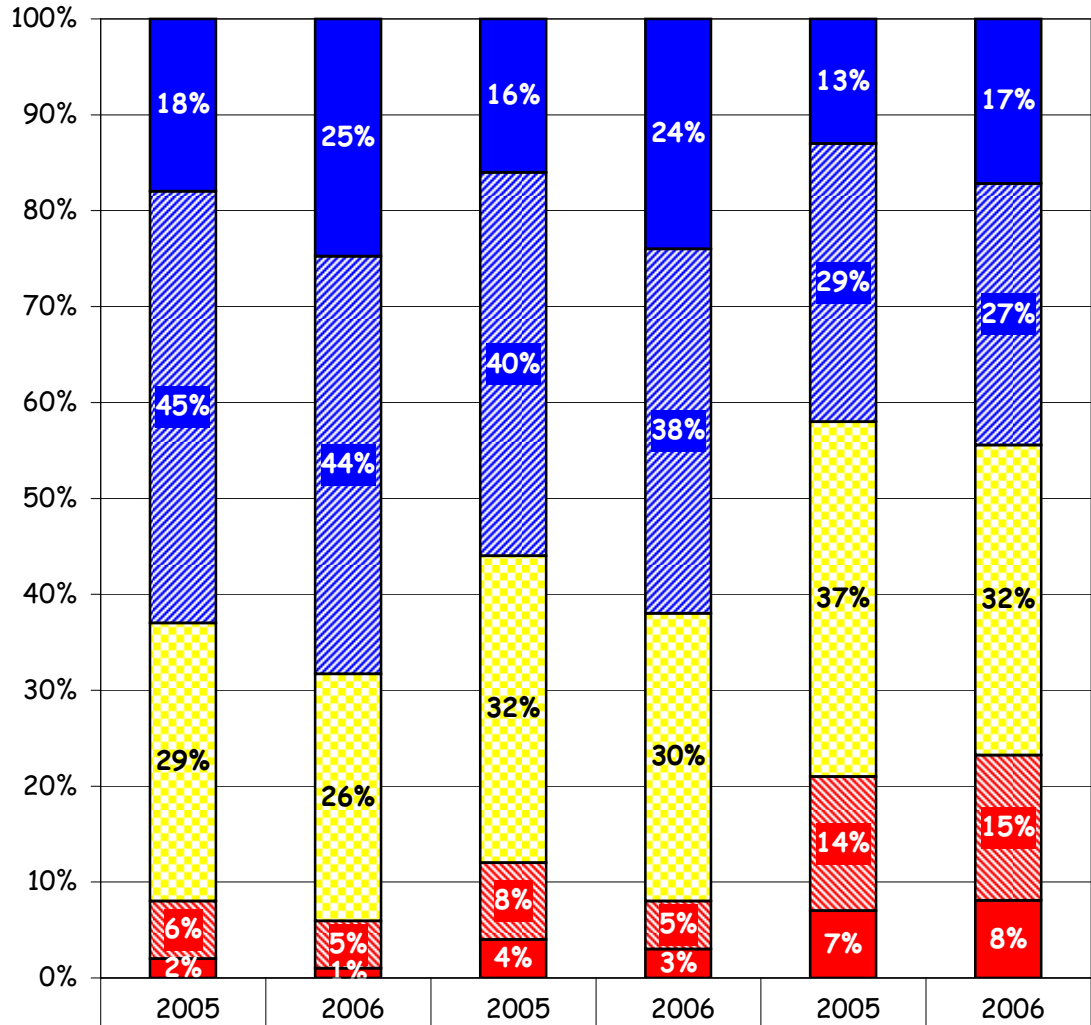

Science Standards Performance Levels
Novato/Marin/California

Biology - Grade 9

	2005	2006	2005	2006	2005	2006
Advanced	18%	25%	16%	24%	13%	17%
Proficient	45%	44%	40%	38%	29%	27%
Basic	29%	26%	32%	30%	37%	32%
Below Basic	6%	5%	8%	5%	14%	15%
Far Below Basic	2%	1%	4%	3%	7%	8%

% Passing (Adv + Proficient)

% Enrollment Tested

	<u>2005</u>	<u>2006</u>	<u>2005</u>	<u>2006</u>
Novato	63%	69%	38%	43%
Marin	56%	62%	26%	26%
California	42%	44%	27%	30%