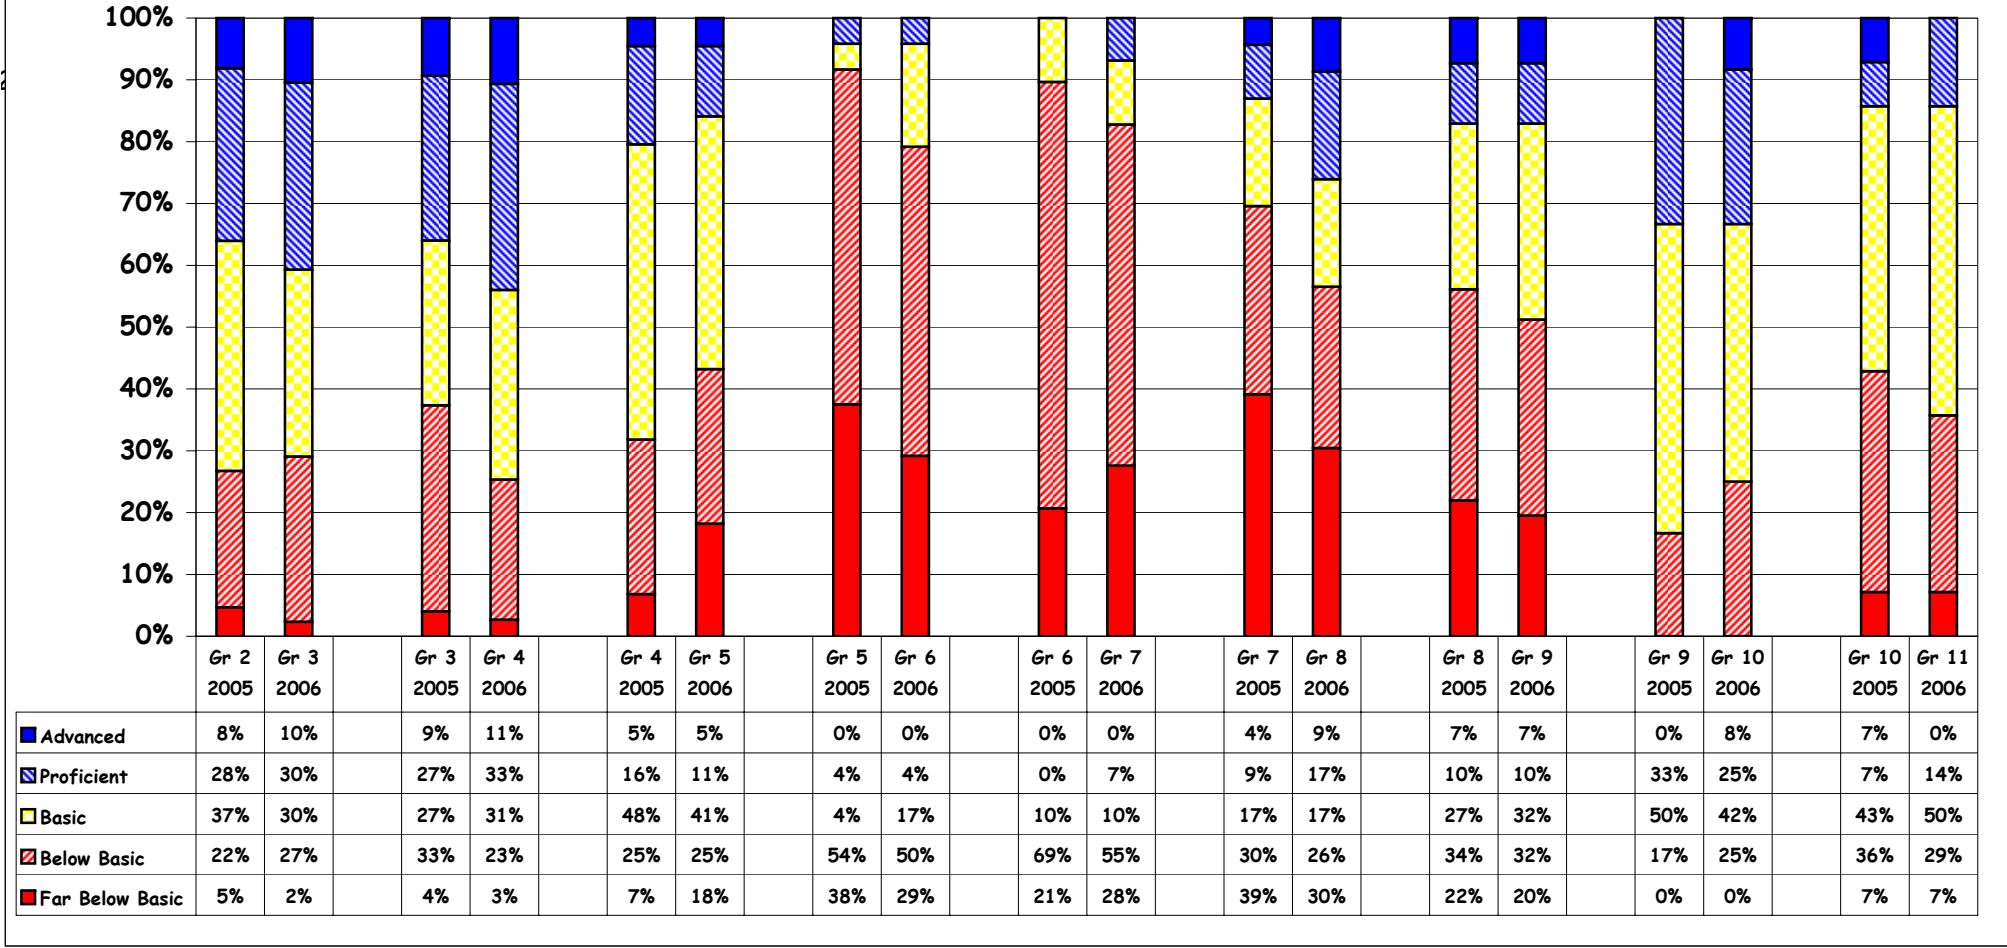

Mathematics Performance Levels Districtwide/Matched Cohorts/EL Students

EL Students - Mathematics - 2 Year Matched Cohort

	Gr 2 2005	Gr 3 2006	Gr 3 2005	Gr 4 2006	Gr 4 2005	Gr 5 2006	Gr 5 2005	Gr 6 2006	Gr 6 2005	Gr 7 2006	Gr 7 2005	Gr 8 2006	Gr 8 2005	Gr 9 2006	Gr 9 2005	Gr 10 2006	Gr 10 2005	Gr 11 2006
% Adv & Prof	36%	41%	36%	44%	20%	16%	4%	4%	0%	7%	13%	26%	17%	17%	33%	33%	14%	14%
# Students	86		75		44		24		29		23		41		12		14	